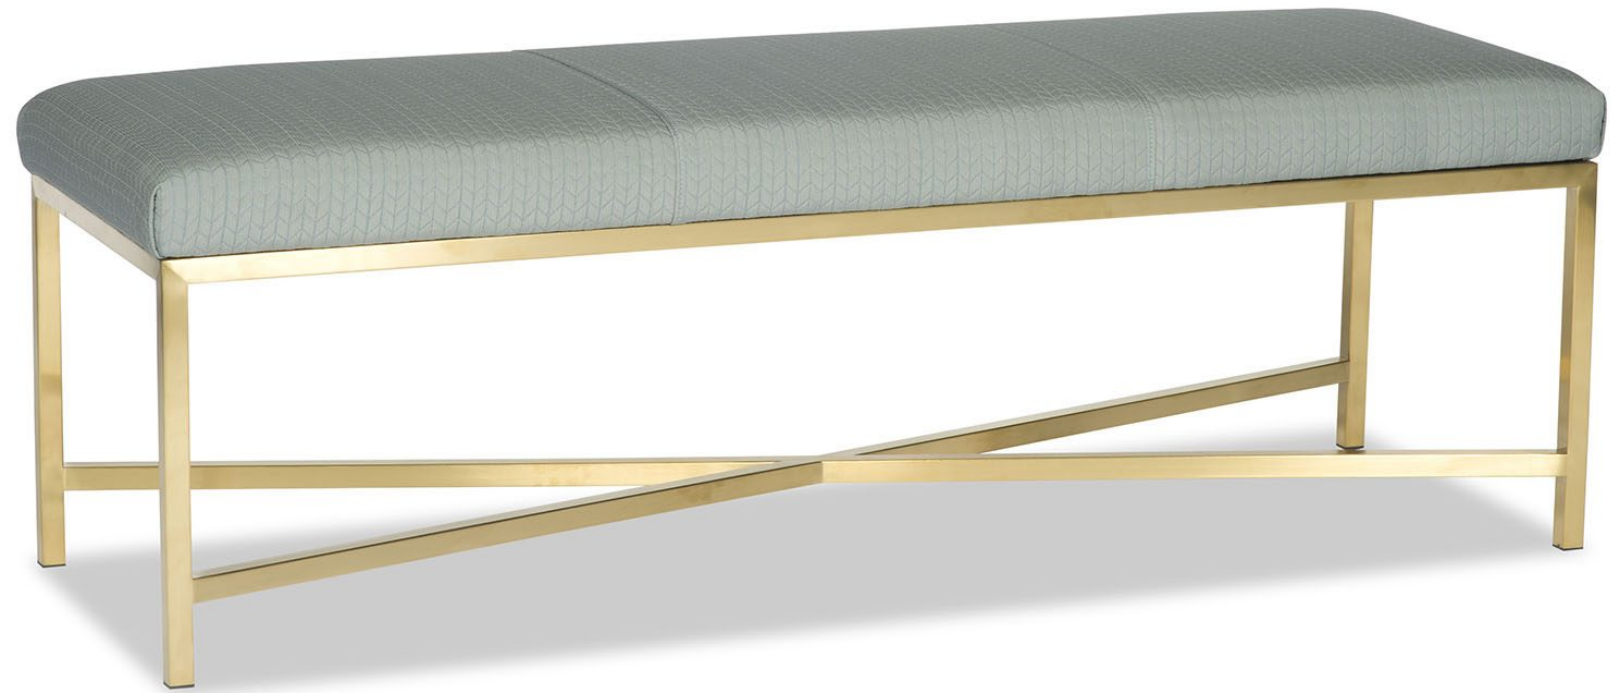

P A U L
R O B E R T

FERDINAND

1390 BRASS(Ottomans and Benches)

Dimensions in Inches:

H20 W60 D20

Dimensions in Centimeters:

H51 W152 D51