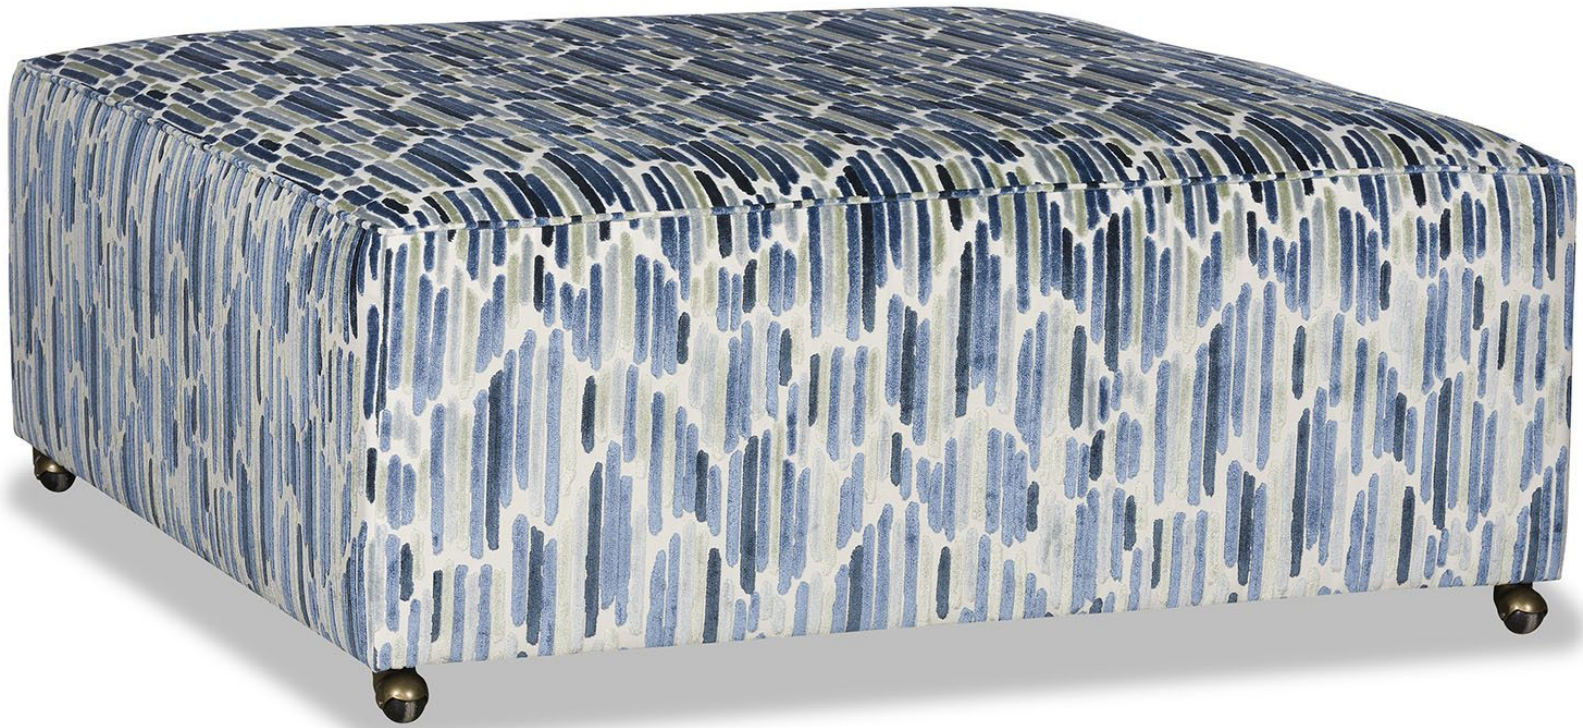

P A U L  
R O B E R T

# OTTOMAN SHOP

*93-11 SQUARE 43 TO 48 INCH(Ottomans and Benches)*

Dimensions in Inches:

Dimensions in Centimeters: