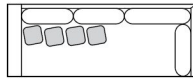

dresden collection

As Shown

Style #31 LAS & RRB-98

H: 34

AH: 28

SH: 19

SD: 26

Chaise Lounge SD: 66

sofa
SKU #: 31
W: 90 D:43

left (or right) arm sofa
SKU #: 31 LAS or RAS
W: 82 D: 43

left (or right) arm love seat
SKU #: 31 LALS or RALS
W: 58 D: 43

left (or right) return sofa
SKU #: 31 LARS or RARS
W: 90 D: 43

armless chair
SKU # 31 AC
W: 31 D: 43

armless sofa
SKU # 31 AS
W: 74 D: 43

left (or right) arm chaise
SKU #: 31 LAC or RAC
W: 45 D: 84

Attributes

Custom lengths available, upcharge applies.

Pillows: 20 x 20

Seam: Welt or Weltless with saddlestitch

Standard with a Bench Seat.
**Upcharge applies to change the number of seat cushions*

left (or right) return bumper
SKU #: LRB-123 or RRB-123
W: 123 D: 43

left (or right) bumper
SKU #: LB-114 or RB-114
W: 114 D: 43