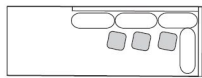

sofa
SKU #: 31
W: 90 D:43

left (or right) arm sofa
SKU #: 31 LAS or RAS
W: 82 D: 43

left (or right) arm love seat
SKU #: 31 LALS or RALS
W: 58 D: 43

left (or right) return sofa
SKU #: 31 LARS or RARS
W: 90 D: 43

armless chair
SKU # 31 AC
W: 31 D: 43

armless sofa
SKU # 31 AS
W: 74 D: 43

left (or right) arm chaise
SKU #: 31 LAC or RAC
W: 45 D: 84

Attributes

Custom lengths available, upcharge applies.

Pillows: 20 x 20

Seam: Welt or Weltless with saddlestitch

Standard with a Bench Seat.
**Upcharge applies to change the number of seat cushions*

left (or right) return bumper
SKU #: LRB-123 or RRB-123
W: 123 D: 43

left (or right) bumper
SKU #: LB-114 or RB-114
W: 114 D: 43