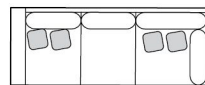

## As Shown

Style #43 LAC, AS, RAC

H: 38

AH: 26

SH: 21

SD: 24

Chaise Lounge SD: 51

sofa  
W: 101  
D: 45

left (or right) arm sofa  
W: 97  
D: 45

left (or right) arm return sofa  
W: 110  
D: 45

armless sofa  
W: 93  
D: 45

## Attributes

Custom lengths available,  
upcharge applies.

Pillows: 20 x 20

Bench seat cushion available at  
no extra charge

Seam: Welt or Weltless with  
saddlestitch

left arm (or right) loveseat  
W: 69  
D: 45