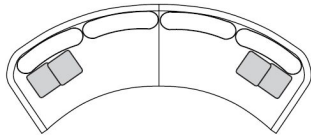

lisbon collection

As Shown

Style #48 LAS, RAS
with box edge back
H: 39
AH: 26
SH: 22
SD: 22

sofa
W: 99
D: 50

left (or right) arm sofa
W: 79
D: 44

left (or right) arm loveseat
W: 64
D: 43

wedge
W: 45
D: 43

ottoman
W: 45
D: 40

Attributes

Box Edge Back or
Multi-Pillow: 23 x 23, 20 x 20
Seam: Welt or Weltless with
saddlestitch

left and right arm sofas & wedge
W: 164
D: 67

left and right arm loveseats & ottoman
W: 144
D: 67

left and right arm sofas
W: 141
D: 60

left and right arm loveseats
W: 116
D: 52

P A U L
R O B E R T