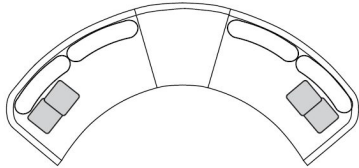

lisbon collection

As Shown

Style #48 LAS, RAS
with box edge back
H: 39
AH: 26
SH: 22
SD: 22

sofa
W: 99
D: 50

left (or right) arm sofa
W: 79
D: 44

left (or right) arm loveseat
W: 64
D: 43

wedge
W: 45
D: 43

ottoman
W: 45
D: 40

Attributes

Box Edge Back or
Multi-Pillow: 23 x 23, 20 x 20
Seam: Welt or Weltless with
saddlestitch

left and right arm sofas & wedge
W: 164
D: 67

left and right arm loveseats & ottoman
W: 144
D: 67

left and right arm sofas
W: 141
D: 60

left and right arm loveseats
W: 116
D: 52

P A U L
R O B E R T