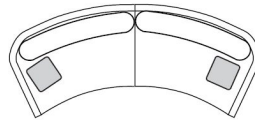

lisbon collection

As Shown

Style #48 LAS, RAS
with box edge back
H: 39
AH: 26
SH: 22
SD: 22

sofa
W: 99
D: 50

left (or right) arm sofa
W: 79
D: 44

left (or right) arm loveseat
W: 64
D: 43

wedge
W: 45
D: 43

ottoman
W: 45
D: 40

Attributes

Box Edge Back or
Multi-Pillow: 23 x 23, 20 x 20
Seam: Welt or Weltless with
saddlestitch

left and right arm sofas & wedge
W: 164
D: 67

left and right arm loveseats & ottoman
W: 144
D: 67

left and right arm sofas
W: 141
D: 60

left and right arm loveseats
W: 116
D: 52

P A U L
R O B E R T