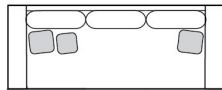

meban collection

As Shown

Style #632 LAS and RAC

H: 36
 AH: 27
 SH: 20
 SD: 26
 Chaise Lounge SD: 51

sofa
 W: 100
 D: 42

sofa
 W: 86
 D: 42

left (or right) arm return sofa
 W: 107
 D: 42

Attributes

Custom lengths available, upcharge applies.

Pillows: 20 x 20 or 23 x 23

Seam: Welt or Weltless with saddlestitch

Not available in all leather.

left (or right) arm sofa
 W: 94
 D: 42

left (or right) arm loveseat
 W: 65
 D: 42