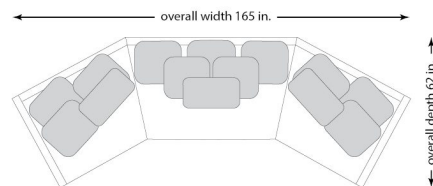

AH: 31

SH: 21

SD: 24

left
W: 53
D: 42

right
W: 53
D: 42

sofa
W: 121
D: 56

Attributes

Nail trim: Optional

Option 1 - Medium or Large nailhead trim head to head on inside back border, arm border and seat rail one row.

Option 2 - Medium or large nailhead trim spaced on inside back border, arm border and seat rail one row.

Seam: Welt or Weltless with saddlestitch

armless chair
W: 46
D: 42

medium wedge
W: 65
D: 42

Base

tapered leg

turned leg

wedge
W: 78
D: 42

P A U L
R O B E R T