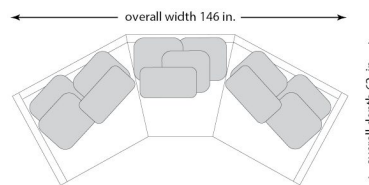

Style Number 842 TOMLYN SECTIONAL

Style Name TOMLYN

3D Product? yes

Intiaro Data ID 9116

tomlyn collection

As Shown

Style #842 Left, Medium Wedge, and Right

H: 42

AH: 31

SH: 21

SD: 24

left
W: 53
D: 42

right
W: 53
D: 42

sofa
W: 121
D: 56

Attributes

Nail trim: Optional

Option 1 - Medium or Large nailhead trim head to head on inside back border, arm border and seat rail one row.

Option 2 - Medium or large nailhead trim spaced on inside back border, arm border and seat rail one row.

Seam: Welt or Weltless with saddlestitch

armless chair
W: 46
D: 42

medium wedge
W: 65
D: 42

Base

tapered leg

turned leg

wedge
W: 78
D: 42

P A U L
R O B E R T