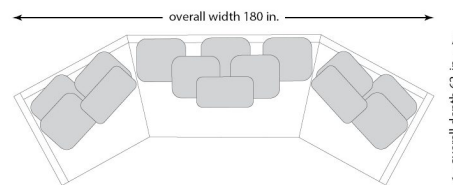

Option 1 - Medium or Large nailhead trim head to head on inside back border, arm border and seat rail one row.

Option 2 - Medium or large nailhead trim spaced on inside back border, arm border and seat rail one row.

Seam: Welt or Weltless with saddlestitch

armless chair
W: 46
D: 42

medium wedge
W: 65
D: 42

Base

tapered leg

turned leg

wedge
W: 78
D: 42

P A U L
R O B E R T